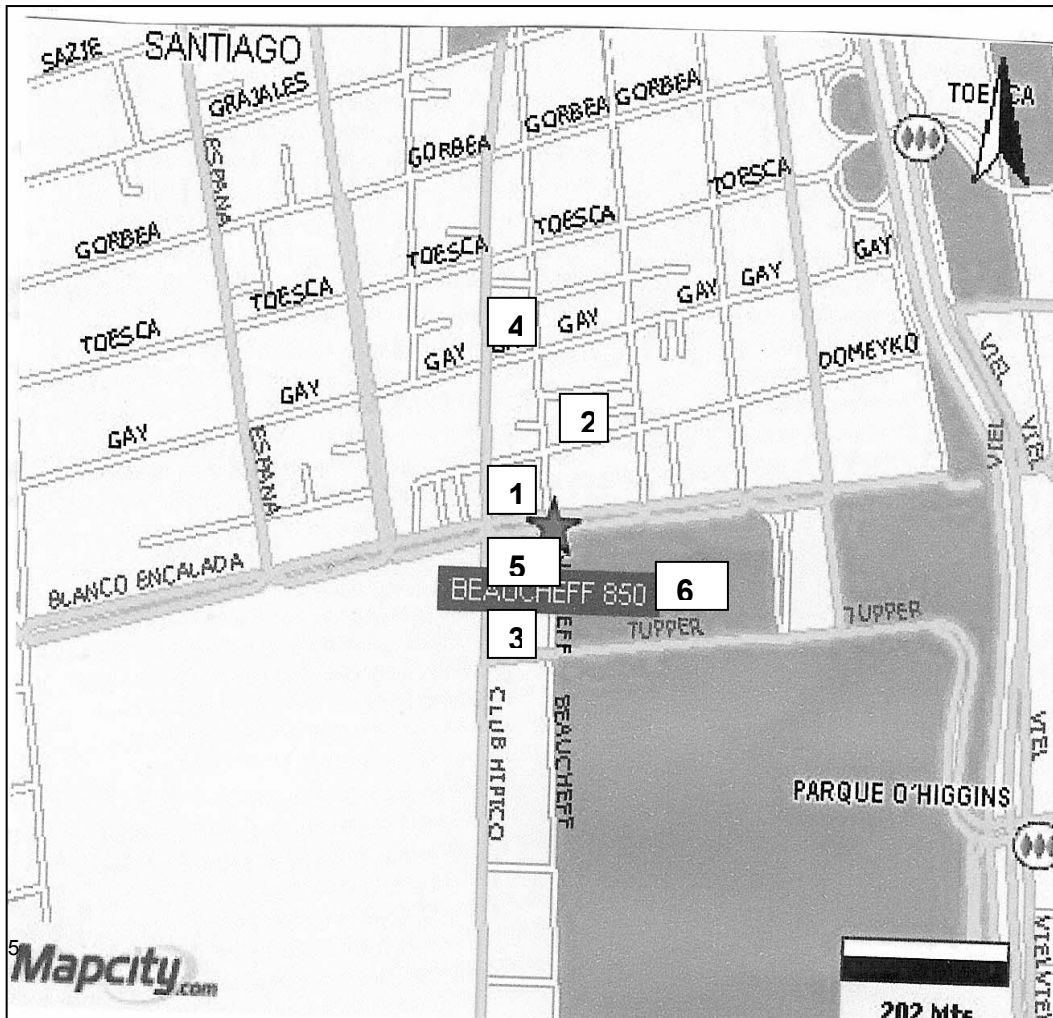

Hotel Conde Ansurez

The **Hotel Conde Ansurez** is located in downtown Santiago, in the Barrio Universitario (a neighborhood filled with higher education institutions), very close to the main street in Santiago, the Alameda. It has the República Metro Station a few steps from the hotel, as well.

From this hotel, walking south, the congress venue can be reached in 20 minutes. At the end of Republica street is Blanco Encalada, and Beaucheff is to the left.

República 25
Santiago - Chile
Phone: (56-2) 696 0807
Fax: (56-2) 696 0807

Los Adobes de Argomedo

The congress' banquet will take place at Los Adobes de Argomedo. This restaurant is located in downtown Santiago. The closest Metro station is Santa Isabel (Line 5).

Los Adobes de Argomedo
Argomedo 411 (Esq. Lira)
Phone: 634 4166 / 222 2104

⁴ Map from Mapcity.com, <http://www.mapcity.com>

RECOMMENDED RESTAURANTS TO HAVE LUNCH, CLOSE TO THE CONGRESS SITE.

- 1 Restaurant Universitario
- 2 Las Delicias de Quirihue, Domeyko 2059
3. Lehuede, Tupper 2103
4. Ana María, Club Hípico 476
5. Casino de alumnos, Blanco Encalada 2120 – 1er subterráneo
6. Casino Ing. Eléctrica, Tupper 2007, piso 6