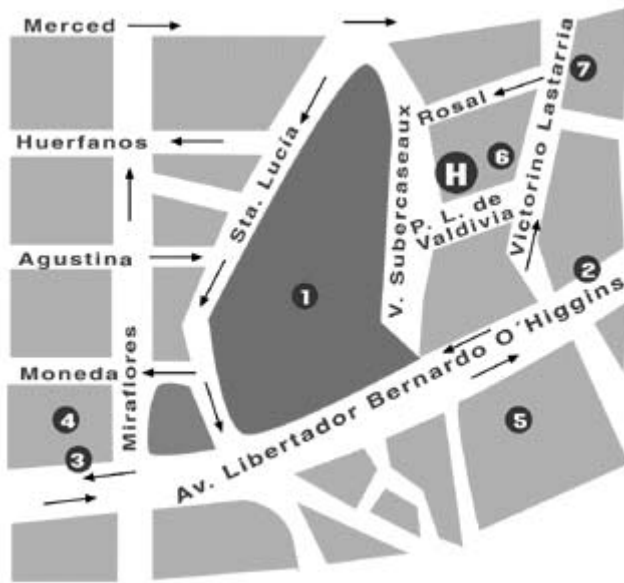

Hotel Montecarlo

The Hotel Montecarlo is situated in a privileged place in the heart of the city of Santiago, Victoria Subercaseaux 209 , next to "Cerro Santa Lucia" park, walking distance to metro Universidad Católica (Line 1). The Hotel Montecarlo is able to take care perfectly of all the requirements of the most different kind of persons.

Victoria Subercaseaux 209

Fonos: (56 2) 6339905 – 6392945

Fax: (56 2) 6335577

H Hotel Montecarlo

1. Cerro Sta. Lucía
2. Metro U. Católica
3. Metro Sta. Lucía
4. Biblioteca Nacional
5. Pont. U. Católica
6. Iglesia de la Veracruz
7. Plaza Mulato Gil de Castro